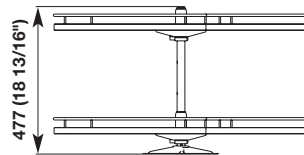

Material: Shelf: Melamine; Surround: Steel, powder-coated

Size	Radius R	A	B	C	D	E	F	Champagne/ Maple	Chrome/ Maple	Chrome/ White
610 (24")	305 (12")	279 (10 15/16")	358 (14 1/16")	40 (1 9/16")	256 (10 1/16")	377 (14 13/16")	59 (2 5/16")	541.11.811	541.11.111	-
711 (28")	355 (14")	294 (11 9/16")	444.5 (17 1/2")	74.5 (2 15/16")	268 (10 9/16")	464 (18 1/4")	94 (3 11/16")	541.11.812	541.11.112	541.11.212
813 (32")	410 (16 1/8")	321 (12 5/8")	527 (20 3/4")	102 (4")	269 (11 3/8")	546 (21 1/2")	121 (4 3/4")	541.11.813	541.11.113	541.11.213

Supplied With

2 Trays

Note

Use with posts below.

Tripod Center Post

- With stand for cabinet bottom mounting
- Internal height min: 477 mm (18 13/16")
- Can be retrofitted into existing cabinets

Material: Steel, plated; Bearing: Plastic

Finish	Item No.
matt nickel	541.56.891
chrome	541.46.291

Center Post

- Height adjustable 655 – 745 mm (25 13/16" – 29 1/4")
- Must be mounted to top and bottom shelf of cabinet

Material: Steel

Finish	Item No.
matt nickel	541.17.226
chrome	541.17.227

Supplied With

2 Trays with bearings

Note

The 28" version will fit in a 33" corner cabinet; The 32" version will fit in a 36" corner cabinet.

Dimensional data not binding. We reserve the right to alter specifications without notice.