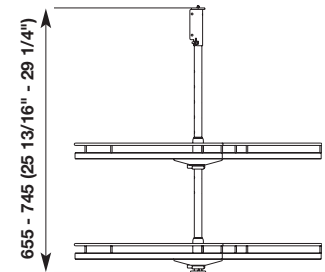

Material: Shelf: Melamine; Surround: Steel, powder-coated

Size	Radius R	A	B	C	D	E	F	Champagne/ Maple	Chrome/ Maple	Chrome/ White
610 (24")	305 (12")	279 (10 15/16")	358 (14 1/16")	40 (1 9/16")	256 (10 1/16")	377 (14 13/16")	59 (2 5/16")	541.11.811	541.11.111	-
711 (28")	355 (14")	294 (11 9/16")	444.5 (17 1/2")	74.5 (2 15/16")	268 (10 9/16")	464 (18 1/4")	94 (3 11/16")	541.11.812	541.11.112	541.11.212
813 (32")	410 (16 1/8")	321 (12 5/8")	527 (20 3/4")	102 (4")	269 (11 3/8")	546 (21 1/2")	121 (4 3/4")	541.11.813	541.11.113	541.11.213

Supplied With

2 Trays

Note

Use with posts below.

Tripod Center Post

- With stand for cabinet bottom mounting
- Internal height min: 477 mm (18 13/16")
- Can be retrofitted into existing cabinets

Material: Steel, plated; Bearing: Plastic

Finish	Item No.
matt nickel	541.56.891
chrome	541.46.291

Center Post

- Height adjustable 655 – 745 mm (25 13/16" – 29 1/4")
- Must be mounted to top and bottom shelf of cabinet

Material: Steel

Finish	Item No.
matt nickel	541.17.226
chrome	541.17.227

Size	Radius R	A	B	C	D	E	F	Champagne/ Maple	Chrome/ Maple	Chrome/ White
711 (28")	355 (14")	294 (11 9/16")	444.5 (17 1/2")	74.5 (2 15/16")	268 (10 9/16")	464 (18 1/4")	94 (3 11/16")	541.11.852	541.11.152	541.11.252
813 (32")	410 (16 1/8")	321 (12 10/16")	527 (20 3/4")	102 (4")	289 (11 3/8")	546 (21 1/2")	121 (4 3/4")	541.11.853	541.11.153	541.11.253