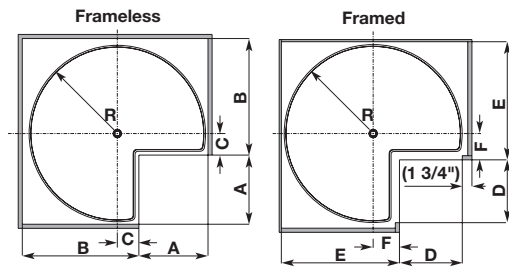

Revolving Three-quarter Round Kidney

Arena Plus Tray Set

- Works with overlay and inset doors
- Shelves should be positioned above or below door hinges
- Post-mounted
- With self-centering cam and pin

Non Slip

Material: Shelf: Melamine; Surround: Steel, powder-coated

Size	Radius R	A	B	C	D	E	F	Champagne/ Maple	Chrome/ Maple	Chrome/ White
610 (24")	305 (12")	279 (10 15/16")	358 (14 1/16")	40 (1 9/16")	256 (10 1/16")	377 (14 13/16")	59 (2 5/16")	541.11.811	541.11.111	-
711 (28")	355 (14")	294 (11 9/16")	444.5 (17 1/2")	74.5 (2 15/16")	268 (10 9/16")	464 (18 1/4")	94 (3 11/16")	541.11.812	541.11.112	541.11.212
813 (32")	410 (16 1/8")	321 (12 5/8")	527 (20 3/4")	102 (4")	269 (11 3/8")	546 (21 1/2")	121 (4 3/4")	541.11.813	541.11.113	541.11.213

Supplied With

2 Trays

Note

Use with posts below.

Tripod Center Post

- With stand for cabinet bottom mounting
- Internal height min: 477 mm (18 13/16")
- Can be retrofitted into existing cabinets

Material: Steel, plated; Bearing: Plastic

Supplied With

2 Trays with bearings

Note

The 28" version will fit in a 33" corner cabinet; The 32" version will fit in a 36" corner cabinet.

Dimensional data not binding. We reserve the right to alter specifications without notice.