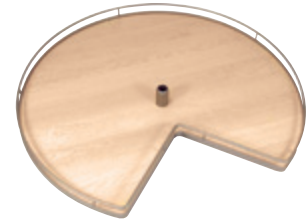

Revolving Three-quarter Round Kidney

Arena Plus Tray Set

- Works with overlay and inset doors
- Shelves should be positioned above or below door hinges
- Post-mounted
- With self-centering cam and pin

Non Slip

Material: Shelf: Melamine; Surround: Steel, powder-coated

Size	Radius R	A	B	C	D	E	F	Champagne/ Maple	Chrome/ Maple	Chrome/ White
610 (24")	305 (12")	279 (10 15/16")	358 (14 1/16")	40 (1 9/16")	256 (10 1/16")	377 (14 13/16")	59 (2 5/16")	541.11.811	541.11.111	-
711 (28")	355 (14")	294 (11 9/16")	444.5 (17 1/2")	74.5 (2 15/16")	268 (10 9/16")	464 (18 1/4")	94 (3 11/16")	541.11.812	541.11.112	541.11.212
813 (32")	410 (16 1/8")	321 (12 5/8")	527 (20 3/4")	102 (4")	269 (11 3/8")	546 (21 1/2")	121 (4 3/4")	541.11.813	541.11.113	541.11.213

Supplied With

2 Trays

Note

Use with posts below.

Tripod Center Post

- With stand for cabinet bottom mounting
- Internal height min: 477 mm (18 13/16")
- Can be retrofitted into existing cabinets

Material: Steel, plated; Bearing: Plastic

Finish	Item No.
matt nickel	541.56.891
chrome	541.46.291

Center Post

- Height adjustable 655 – 745 mm (25 13/16" – 29 1/4")
- Must be mounted to top and bottom shelf of cabinet

Material: Steel

Finish	Item No.
matt nickel	541.17.226
chrome	541.17.227